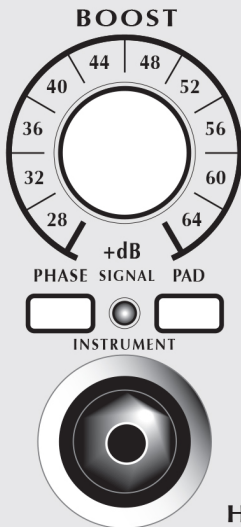

# AVALON V5 MONO PREAMPLIFIER : RECALL SHEET

1

HIGH VOLTAGE CLASS A DI-RE-PREAMPLIFIER

2

HIGH VOLTAGE CLASS A DI-RE-PREAMPLIFIER

Pure Class A  
DI-RE-PREAMPLIFIER

V5

---