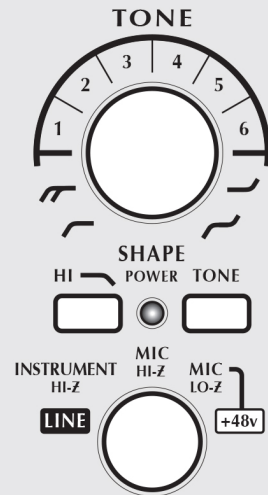

# AVALON V5 MONO PREAMPLIFIER : RECALL SHEET

1

HIGH VOLTAGE CLASS A DI-RE-PREAMPLIFIER

2

HIGH VOLTAGE CLASS A DI-RE-PREAMPLIFIER

Pure Class A  
DI-RE-PREAMPLIFIER

V5

---